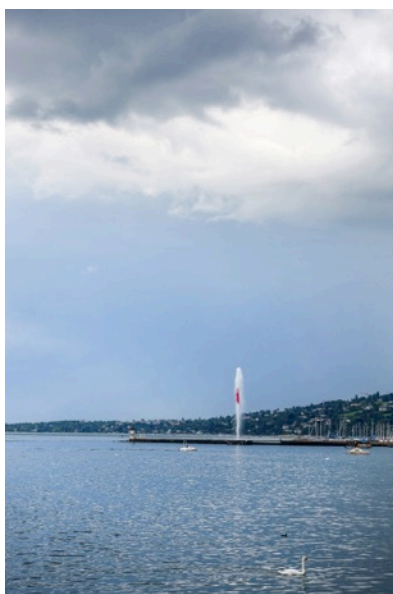

Häusler Contemporary

ROMAN SIGNER

Jet d'Eau, 2018

C-print| InkJet glossy on HP paper with Vivera ink

Ed. 1/10

four-part, each 60 x 40 cm / 23 5/8 x 15 3/4 inches

Photo: Thomas Rogowiec