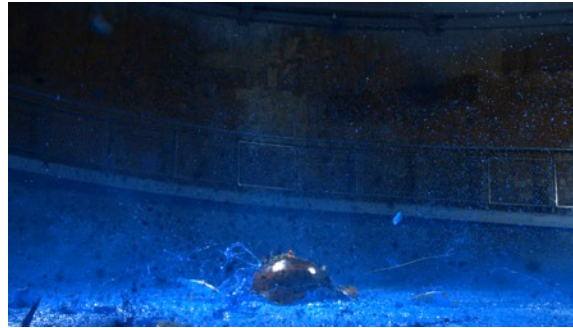

Häusler Contemporary

ROMAN SIGNER
Kugel mit blauer Farbe, 2012

Video Stills

Ed. 3/10

four-part, each 40 x 70 cm / 15 3/4 x 27 1/2 inches