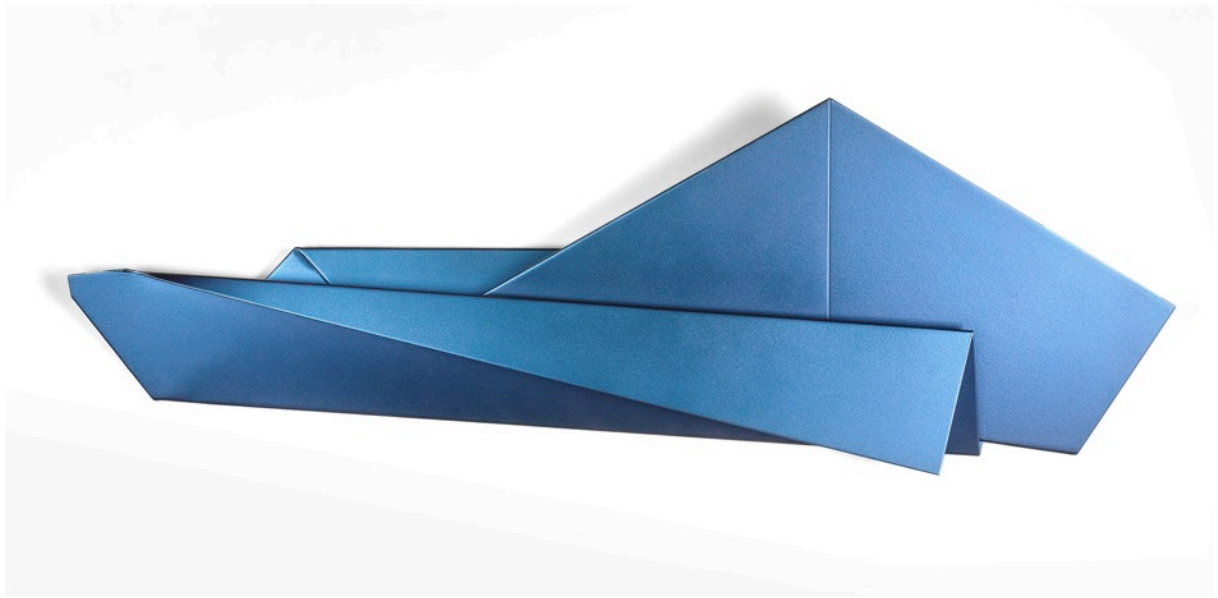

# Häusler Contemporary

SÉBASTIEN DE GANAY  
Folded Flat flip flop, 2018  
Aluminum, coated  
ca. 35 x 95 cm / 13 3/4 x 37 3/8 inches