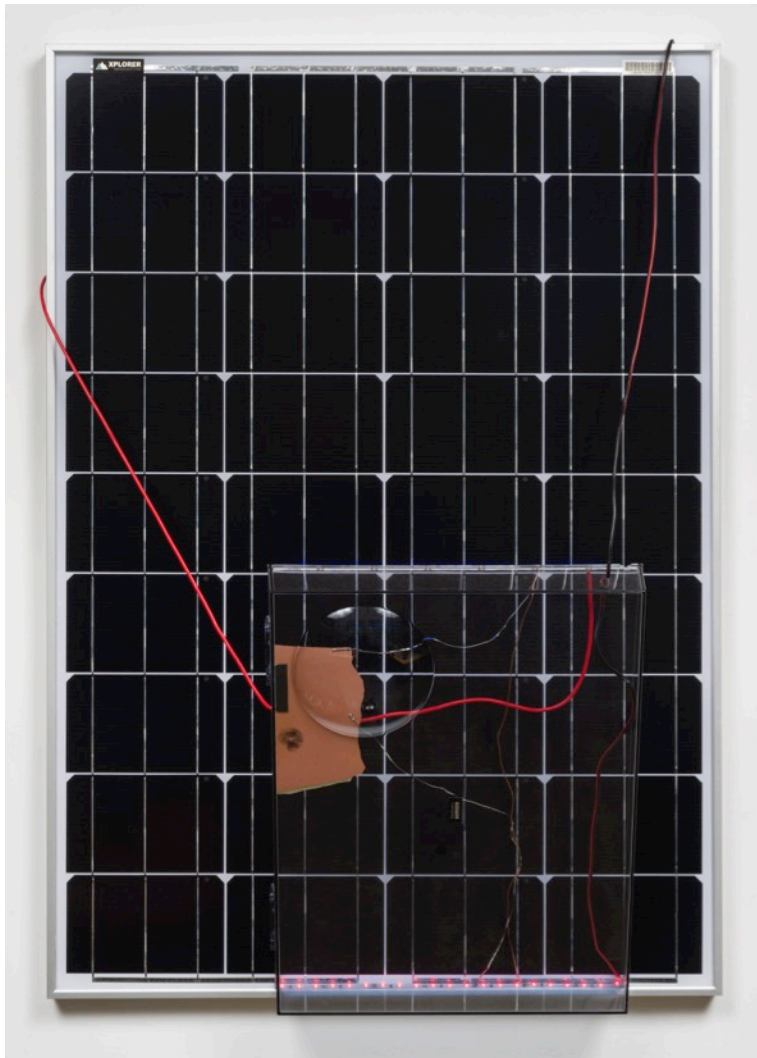

# Häusler Contemporary

ROMAN SIGNER  
Kugel mit blauer Farbe, 2012

Video Stills

Ed. 3/10

four-part, each 40 x 70 cm / 15 3/4 x 27 1/2 inches

# Häusler Contemporary

HAROON MIRZA

Solar Powered LED Circuit Composition 27 (Liberty Cap), 2015

Photovoltaic panel, cable, LED tape, copper plates with spore prints of *Psilocybe semilanceata*, turntable cover