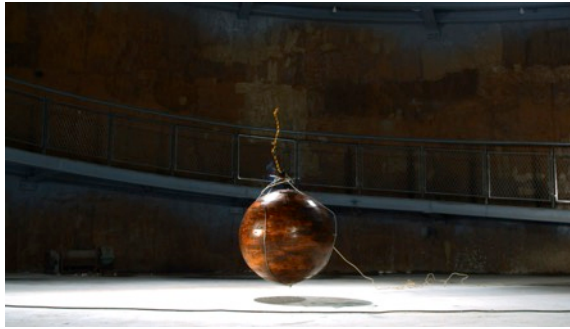

Häusler Contemporary

ROMAN SIGNER
Kugel mit blauer Farbe, 2012

Video Stills

Ed. 3/10

four-part, each 40 x 70 cm / 15 3/4 x 27 1/2 inches