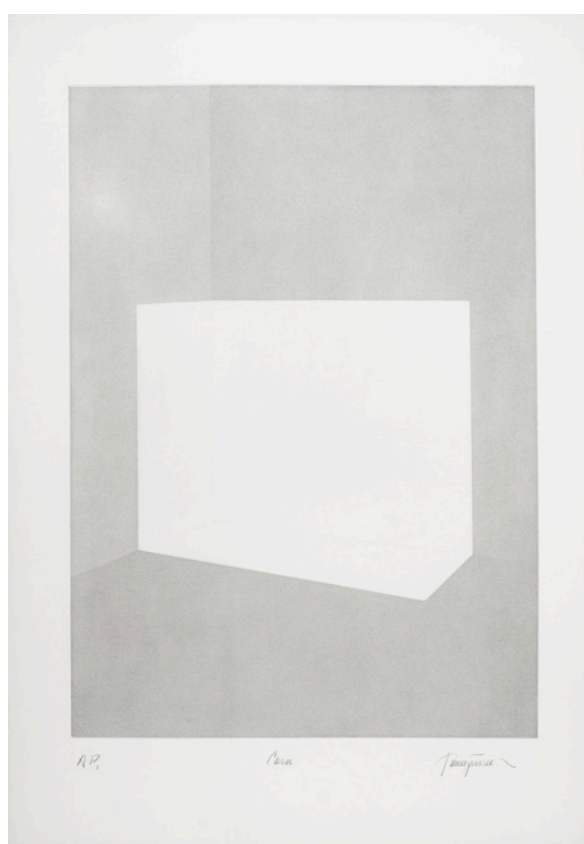

Häusler Contemporary

JAMES TURRELL
Still Light, 1990-91
Aquatinta etchings (light prints)
Portfolio with 8 sheets, all ed. 20/30
108 x 72 cm / 42 1/2 x 28 3/8 inches