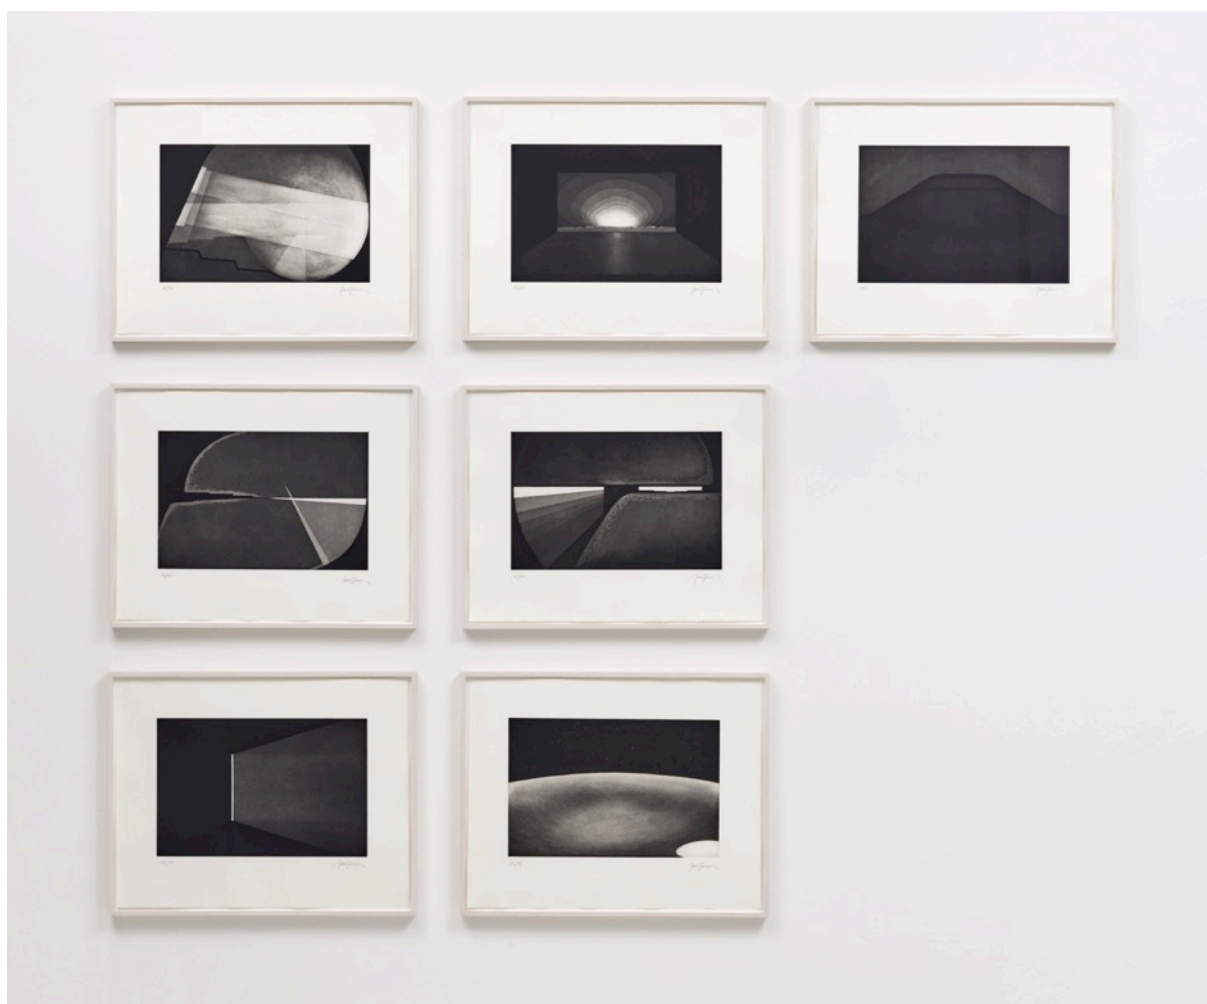

SÉBASTIEN DE GANAY
Folded Flat flip flop, 2018
Aluminum, coated
ca. 35 x 95 cm / 13 3/4 x 37 3/8 inches

Häusler Contemporary

JAMES TURRELL

Deep Sky, 1984

Aquatinta etching on Rives BFK paper

Ed. 38/45

Sheet: seven-part, each 53.3 x 68.6 cm / 21 x 27 inches