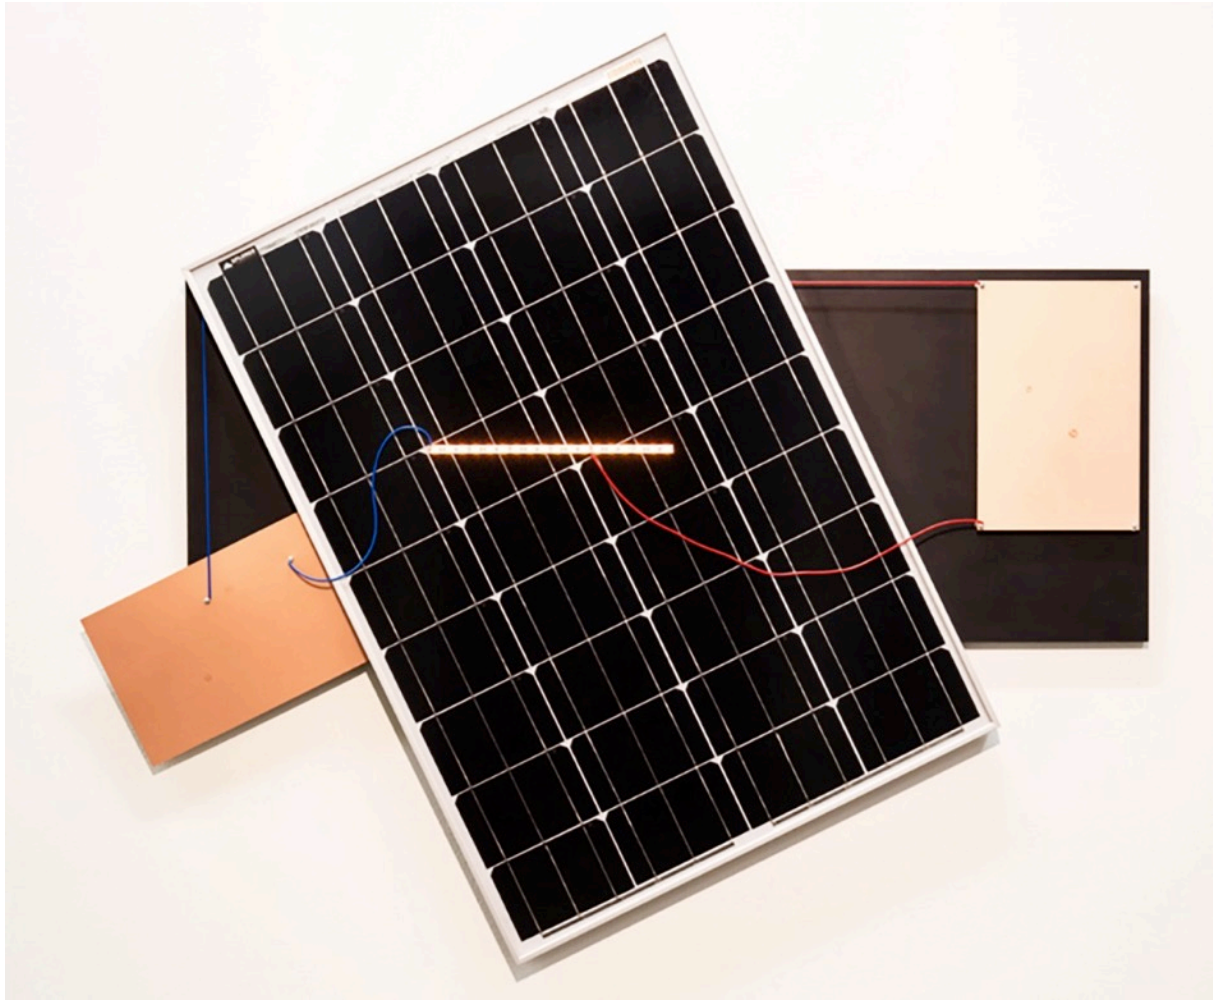

Häusler Contemporary

HAROON MIRZA

Solar Powered LED Circuit Composition 25 (Five Liberty Caps), 2015

Photovoltaic Panel, cable, LED tape, copper plates with spore prints of *Psilocybe semilanceata*, black laminated chip board

94 x 139 x 5 cm / 37 x 54 3/4 x 2 inches

© Haroon Mirza | Courtesy the artist and Lisson Gallery