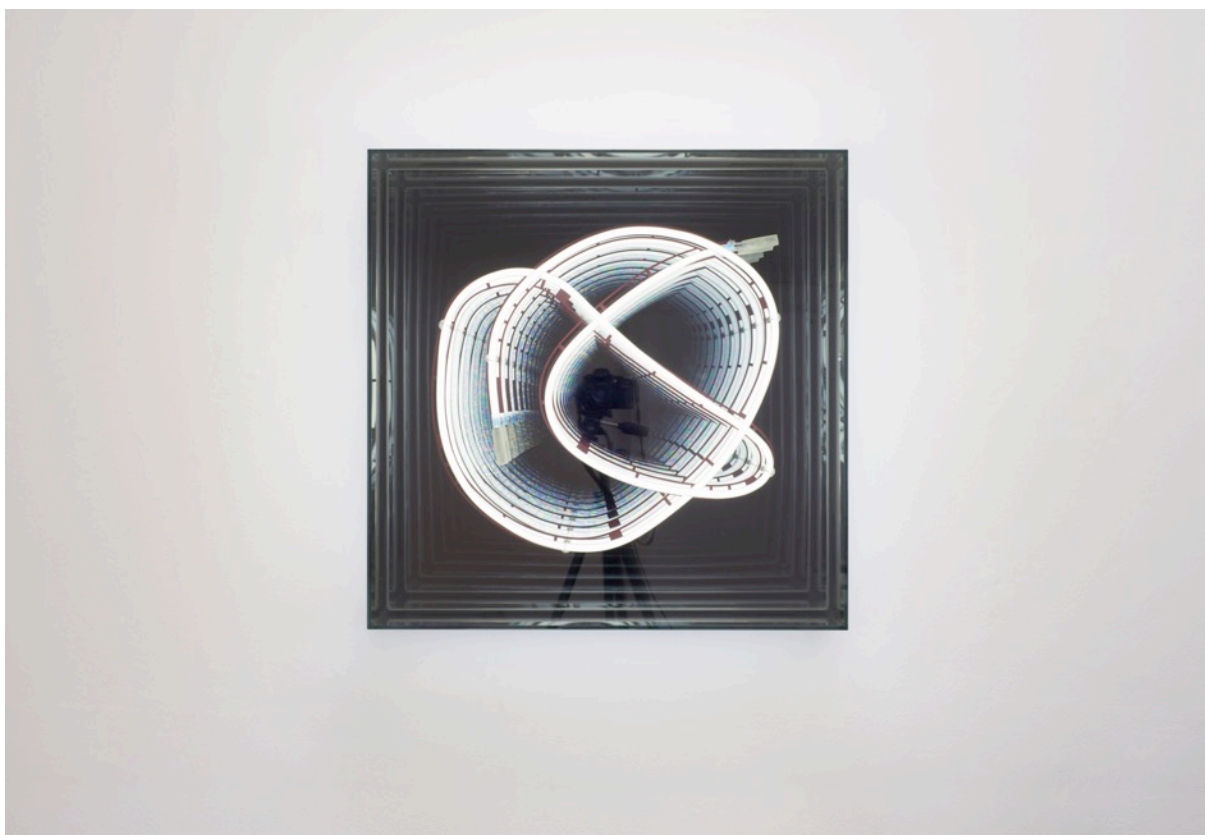

JUDY LEDGERWOOD
Knuckle Down, 2015
Oil on canvas
183 x 122 cm / 72 x 48 inches

Häusler Contemporary

BRIGITTE KOWANZ

Je suis Charlie 07.01.2015, 2017

Neon, mirror

Ex. 2/3

70 x 70 x 19 cm / 27 1/2 x 27 1/2 x 7 1/2 inches

Photo: Tobias Pilz